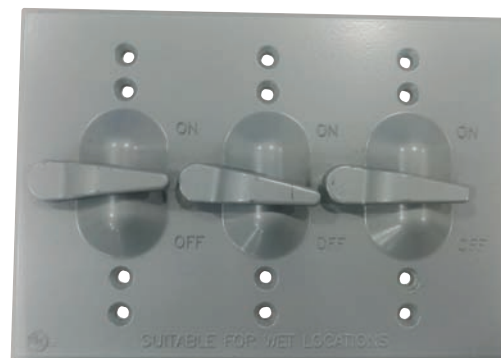

THREE GANG TOGGLE COVER

TEDDICO
ELECTRICAL PRODUCTS

Teddico is proud to introduce a new weatherproof cover that mounts directly to the box, configurable to be used as a Toggle switch.

Box-mounted cover to provide weatherproof protection for an outdoor receptacle

NEW PRODUCT

PART NO	Color
TS-3V	Gray

FEATURES

- Rugged, seamless die-cast construction prevents moisture penetration
- Powder-coated for maximum corrosion protection
- Includes installation hardware and gasket

3-GANG BLANK COVER

TEDDICO
ELECTRICAL PRODUCTS

Teddico introduces a cULus listed weatherproof blank cover that mounts directly to the box.

Blank cover to provide weatherproof protection for a junction box

NEW PRODUCT

PART NO	Color
BC-3V	Gray

FEATURES

- Stamped steel construction
- Suitable for wet locations
- Powder-coated for maximum corrosion protection
- Includes installation hardware and gasket