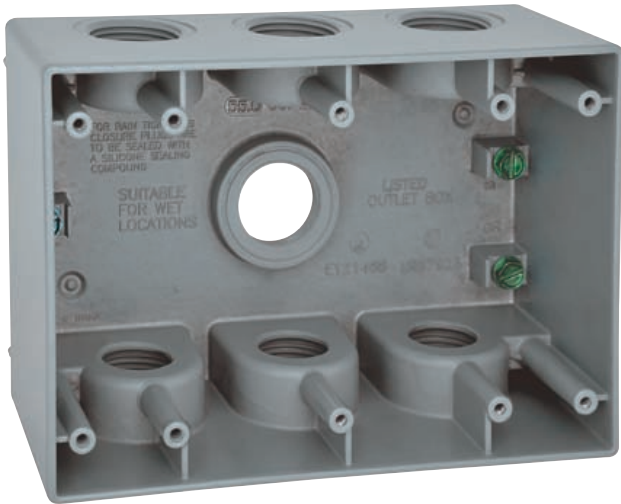

3-GANG BOX

TEDDICO
ELECTRICAL PRODUCTS

Teddico introduces a new series of UL & CSA listed weatherproof junction box that can also be used as housing for electrical devices in wet, damp or dry locations.

NEW PRODUCT

PART NO	Hub Size	Color
3GB7-75V	3/4"	Gray
3GB7-100V	1"	Gray

FEATURES

- Rugged, seamless die-cast construction prevents moisture penetration
- Reinforced connector outlets provide secure installation
- Powder-coated for maximum corrosion protection
- Suitable for wet locations
- Closure plugs, ground screws & mounting lugs included

THREE GANG TOGGLE COVER

TEDDICO
ELECTRICAL PRODUCTS

Teddico is proud to introduce a new weatherproof cover that mounts directly to the box, configurable to be used as a Toggle switch.

Box-mounted cover to provide weatherproof protection for an outdoor receptacle

NEW PRODUCT

PART NO	Color
TS-3V	Gray

FEATURES

- Rugged, seamless die-cast construction prevents moisture penetration
- Powder-coated for maximum corrosion protection
- Includes installation hardware and gasket