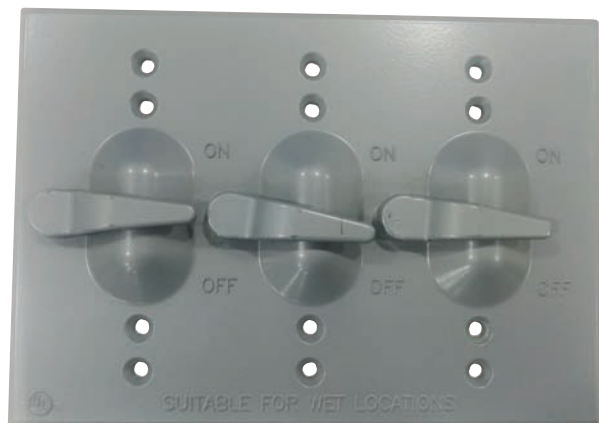

3-GANG BOX

TEDDICO
ELECTRICAL PRODUCTS

Teddico introduces a new series of UL & CSA listed weatherproof junction box that can also be used as housing for electrical devices in wet, damp or dry locations.

NEW PRODUCT

PART NO	Hub Size	Color
3GB7-75V	3/4"	Gray
3GB7-100V	1"	Gray

FEATURES

- Rugged, seamless die-cast construction prevents moisture penetration
- Reinforced connector outlets provide secure installation
- Powder-coated for maximum corrosion protection
- Suitable for wet locations
- Closure plugs, ground screws & mounting lugs included

THREE GANG TOGGLE COVER

TEDDICO
ELECTRICAL PRODUCTS

Teddico is proud to introduce a new weatherproof cover that mounts directly to the box, configurable to be used as a Toggle switch.

Box-mounted cover to provide weatherproof protection for an outdoor receptacle

NEW PRODUCT

PART NO	Color
TS-3V	Gray

FEATURES

- Rugged, seamless die-cast construction prevents moisture penetration
- Powder-coated for maximum corrosion protection
- Includes installation hardware and gasket